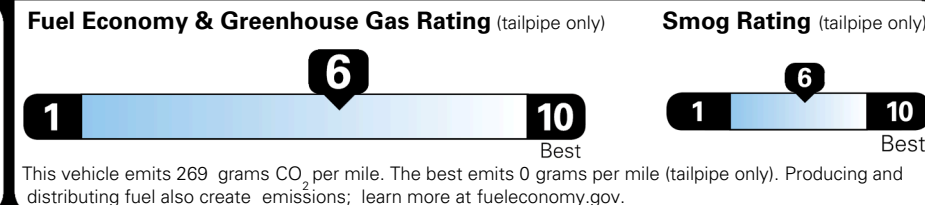

TOTAL ADDITIONAL WEIGHT: 11.4

EPA DOT Fuel Economy and Environment

Gasoline Vehicle

You save \$1,000
 in fuel costs over 5 years compared to the average new vehicle.

Annual fuel cost \$1,500

Actual results will vary for many reasons, including driving conditions and how you drive and maintain your vehicle. The average new vehicle gets 29 MPG and costs \$8,500 to fuel over 5 years. Cost estimates are based on 15,000 miles per year at \$ 3.30 per gallon. MPGe is miles per gasoline gallon equivalent. Vehicle emissions are a significant cause of climate change and smog.