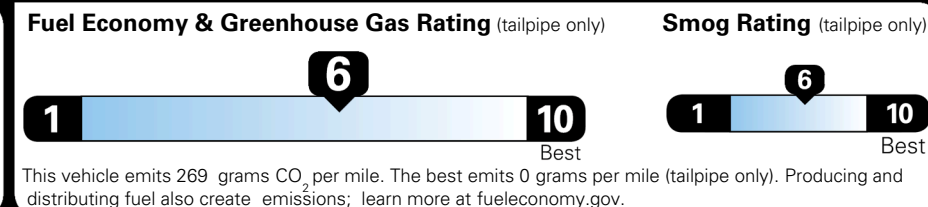

EPA DOT Fuel Economy and Environment

Gasoline Vehicle

You save \$1,000
 in fuel costs over 5 years compared to the average new vehicle.

Annual fuel cost \$1,500

Actual results will vary for many reasons, including driving conditions and how you drive and maintain your vehicle. The average new vehicle gets 29 MPG and costs \$8,500 to fuel over 5 years. Cost estimates are based on 15,000 miles per year at \$ 3.30 per gallon. MPGe is miles per gasoline gallon equivalent. Vehicle emissions are a significant cause of climate change and smog.