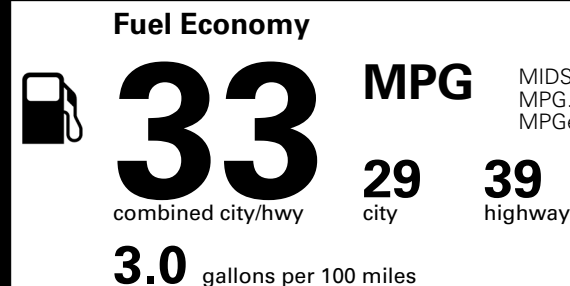

\$ 23,580.00

INLAND FREIGHT AND HANDLING

\$ 1,245.00

TOTAL MANUFACTURER'S SUGGESTED RETAIL PRICE ▶

\$ 24,825.00

TOTAL ADDITIONAL WEIGHT: 11.4

*Additional terms and conditions apply.
 **Kia Connect may be currently unavailable for some Model Year 2022 and newer vehicles sold or purchased in Massachusetts; please see owners.kia.com for more information.
 NOTE: When you purchase this vehicle, Kia America, Inc. collects personal information you provide to the dealership. For information on our collection and use of personal information and your rights, please see our Privacy Policy on www.kia.com.

EPA DOT Fuel Economy and Environment

Gasoline Vehicle

You save \$1,000
 in fuel costs over 5 years compared to the average new vehicle.

Annual fuel cost \$1,500

Actual results will vary for many reasons, including driving conditions and how you drive and maintain your vehicle. The average new vehicle gets 29 MPG and costs \$8,500 to fuel over 5 years. Cost estimates are based on 15,000 miles per year at \$ 3.30 per gallon. MPGe is miles per gasoline gallon equivalent. Vehicle emissions are a significant cause of climate change and smog.