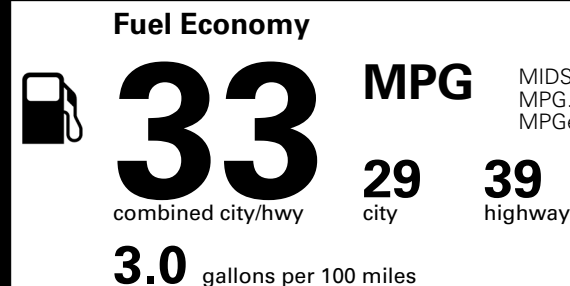

\$ 23,580.00

INLAND FREIGHT AND HANDLING

\$ 1,245.00

TOTAL MANUFACTURER'S SUGGESTED RETAIL PRICE ▶

\$ 24,825.00

*Additional terms and conditions apply.
 **Kia Connect may be currently unavailable for some Model Year 2022 and newer vehicles sold or purchased in Massachusetts; please see owners.kia.com for more information.
 NOTE: When you purchase this vehicle, Kia America, Inc. collects personal information you provide to the dealership. For information on our collection and use of personal information and your rights, please see our Privacy Policy on www.kia.com.

TOTAL ADDITIONAL WEIGHT: 11.4

EPA DOT Fuel Economy and Environment

Gasoline Vehicle

You save \$1,000
 in fuel costs over 5 years compared to the average new vehicle.

Annual fuel cost \$1,500

Actual results will vary for many reasons, including driving conditions and how you drive and maintain your vehicle. The average new vehicle gets 29 MPG and costs \$8,500 to fuel over 5 years. Cost estimates are based on 15,000 miles per year at \$ 3.30 per gallon. MPGe is miles per gasoline gallon equivalent. Vehicle emissions are a significant cause of climate change and smog.