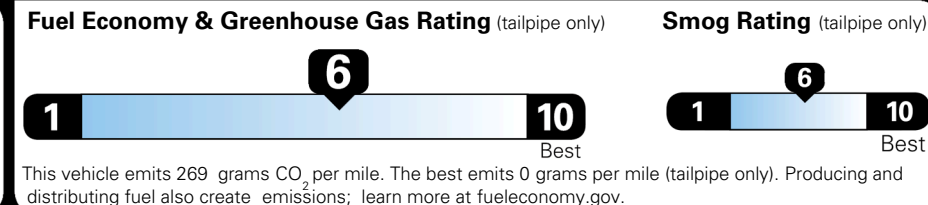

TOTAL ADDITIONAL WEIGHT: 11.4

EPA DOT Fuel Economy and Environment

Gasoline Vehicle

You save \$1,000
 in fuel costs over 5 years compared to the average new vehicle.

Annual fuel cost \$1,500

Actual results will vary for many reasons, including driving conditions and how you drive and maintain your vehicle. The average new vehicle gets 29 MPG and costs \$8,500 to fuel over 5 years. Cost estimates are based on 15,000 miles per year at \$ 3.30 per gallon. MPGe is miles per gasoline gallon equivalent. Vehicle emissions are a significant cause of climate change and smog.