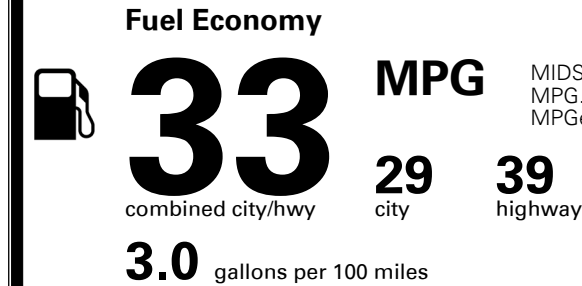

MSRP INCLUDING OPTIONS

\$ 24,560.00

INLAND FREIGHT AND HANDLING

\$ 1,175.00

TOTAL MANUFACTURER'S SUGGESTED RETAIL PRICE ▶

\$ 25,735.00

TOTAL ADDITIONAL WEIGHT: 11.4

*Additional terms and conditions apply.
 **Kia Connect may be currently unavailable for some Model Year 2022 and newer vehicles sold or purchased in Massachusetts; please see owners.kia.com for more information.
 NOTE: When you purchase this vehicle, Kia America, Inc. collects personal information you provide to the dealership. For information on our collection and use of personal information and your rights, please see our Privacy Policy on www.kia.com.

EPA DOT Fuel Economy and Environment

Gasoline Vehicle

MIDSIZE CARS range from 15 to 137 MPG. The best vehicle rates 140 MPGe.

You save \$1,500
 in fuel costs over 5 years compared to the average new vehicle.