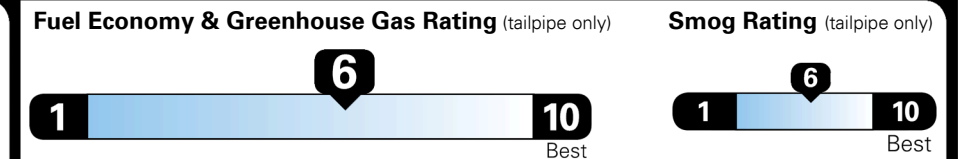

This vehicle emits 273 grams CO₂ per mile. The best emits 0 grams per mile (tailpipe only). Producing and distributing fuel also create emissions; learn more at fueleconomy.gov.

Actual results will vary for many reasons, including driving conditions and how you drive and maintain your vehicle. The average new vehicle gets 28 MPG and costs $9,500 to fuel over 5 years. Cost estimates are based on 15,000 miles per year at $ 3.50 per gallon. MPGe is miles per gasoline gallon equivalent. Vehicle emissions are a significant cause of climate change and smog.

fueleconomy.gov

Calculate personalized estimates and compare vehicles

GOVERNMENT 5-STAR SAFETY RATINGS

Overall Vehicle Score ★ ★ ★ ★ ★

Based on the combined rating of frontal, side and rollover. Should ONLY be compared to other vehicles of similar size and weight.

Frontal Driver ★ ★ ★ ★ ★

Crash Passenger ★ ★ ★ ★ ★

Based on the risk of injury in a frontal impact. Should ONLY be compared to other vehicles of similar size and weight.

Side Front seat ★ ★ ★ ★ ★

Crash Rear seat ★ ★ ★ ★ ★

Star ratings based on the risk of injury in a side impact.

Rollover ★ ★ ★ ★ ★

Star ratings based on the risk of rollover in a single-vehicle crash.

Star ratings range from 1 to 5 stars (★★★★★) with 5 being the highest.

Source: National Highway Traffic Safety Administration (NHTSA).

www.safercar.gov or 1-888-327-4236

Manufacturer's suggested retail price includes Manufacturer's recommended pre-delivery service. License and title fees, state and local taxes and other dealer installed options and accessories are not included in the manufacturer's suggested retail price.

PARTS CONTENT INFORMATION

FOR VEHICLES IN THIS CAR LINE U.S./CANADIAN PARTS CONTENT: 20 %

MAJOR SOURCES OF FOREIGN PARTS:
KOREA: 40%
MEXICO: 35%

NOTE: PARTS CONTENT DOES NOT INCLUDE FINAL ASSEMBLY, DISTRIBUTION, OR OTHER NON-PARTS COSTS.

FOR THIS VEHICLE FINAL ASSEMBLY POINT: PESQUERIA, NL, MEXICO

COUNTRY OF ORIGIN

ENGINE (MOTOR): USA

TRANSMISSION: MEXICO