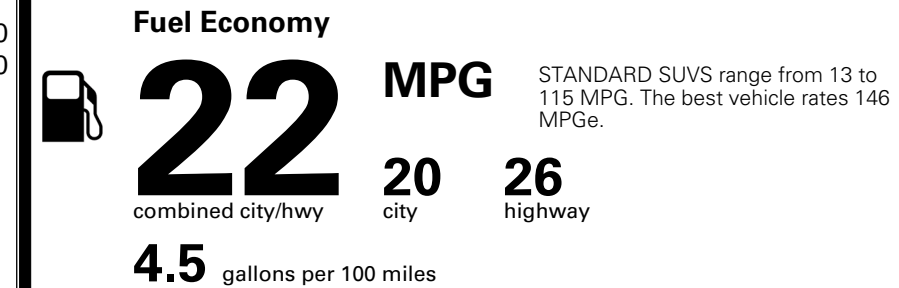

INLAND FREIGHT AND HANDLING \$ 1,545.00

TOTAL MANUFACTURER'S SUGGESTED RETAIL PRICE ▶ \$ 41,480.00

TOTAL ADDITIONAL WEIGHT: 7.2

*Additional terms and conditions apply.
 **Kia Connect may be currently unavailable for some Model Year 2022 and newer vehicles sold or purchased in Massachusetts; please see owners.kia.com for more information.
 NOTE: When you purchase this vehicle, Kia America, Inc. collects personal information you provide to the dealership. For information on our collection and use of personal information and your rights, please see our Privacy Policy on www.kia.com.

EPA DOT Fuel Economy and Environment

Gasoline Vehicle

You spend \$2,500 more in fuel costs over 5 years
 compared to the average new vehicle.

Annual fuel cost \$2,100

Actual results will vary for many reasons, including driving conditions and how you drive and maintain your vehicle. The average new vehicle gets 29 MPG and costs \$8,000 to fuel over 5 years. Cost estimates are based on 15,000 miles per year at \$ 3.10 per gallon. MPGe is miles per gasoline gallon equivalent. Vehicle emissions are a significant cause of climate change and smog.