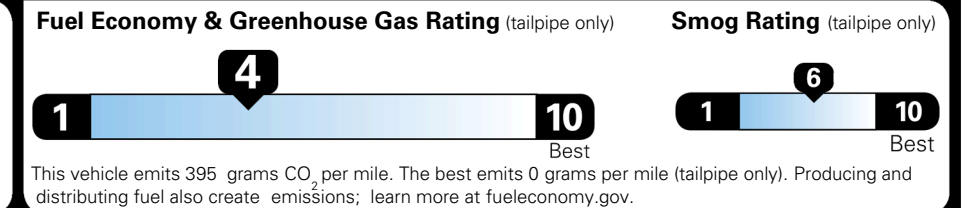

INLAND FREIGHT AND HANDLING \$ 1,545.00

TOTAL MANUFACTURER'S SUGGESTED RETAIL PRICE ▶ \$ 41,480.00

TOTAL ADDITIONAL WEIGHT: 7.2

*Additional terms and conditions apply.
 **Kia Connect may be currently unavailable for some Model Year 2022 and newer vehicles sold or purchased in Massachusetts; please see owners.kia.com for more information.
 NOTE: When you purchase this vehicle, Kia America, Inc. collects personal information you provide to the dealership. For information on our collection and use of personal information and your rights, please see our Privacy Policy on www.kia.com.

EPA DOT Fuel Economy and Environment

Gasoline Vehicle

You spend \$2,500 more in fuel costs over 5 years
 compared to the average new vehicle.

Annual fuel cost \$2,100

Actual results will vary for many reasons, including driving conditions and how you drive and maintain your vehicle. The average new vehicle gets 29 MPG and costs \$8,000 to fuel over 5 years. Cost estimates are based on 15,000 miles per year at \$ 3.10 per gallon. MPGe is miles per gasoline gallon equivalent. Vehicle emissions are a significant cause of climate change and smog.