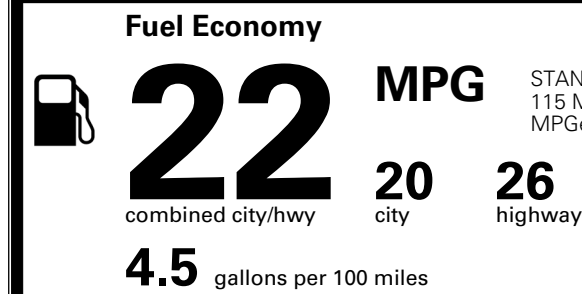

\$ 44,830.00

\$ 1,545.00

\$ 46,375.00

EPA DOT Fuel Economy and Environment

Gasoline Vehicle

STANDARD SUVs range from 13 to 115 MPG. The best vehicle rates 146 MPGe.

You spend
\$2,500
 more in fuel costs
 over 5 years
 compared to the
 average new vehicle.