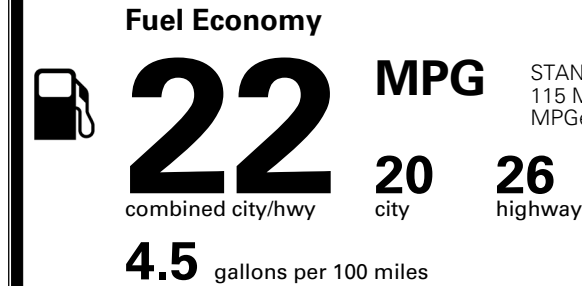

\$495.00
 \$295.00
 \$250.00

MSRP INCLUDING OPTIONS

\$ 44,830.00

INLAND FREIGHT AND HANDLING

\$ 1,545.00

TOTAL MANUFACTURER'S SUGGESTED RETAIL PRICE ▶

\$ 46,375.00

TOTAL ADDITIONAL WEIGHT: 7.2

EPA DOT Fuel Economy and Environment

Gasoline Vehicle

STANDARD SUVs range from 12 to 115 MPG. The best vehicle rates 146 MPGe.

You spend
\$2,750
 more in fuel costs
 over 5 years
 compared to the
 average new vehicle.