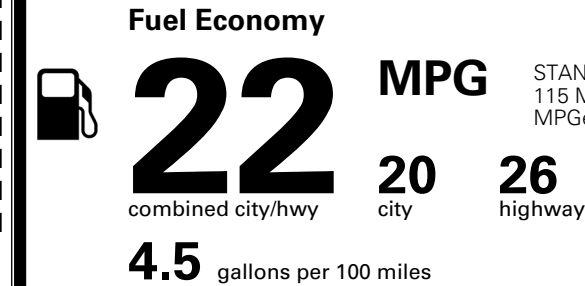

EPA DOT Fuel Economy and Environment

Gasoline Vehicle

STANDARD SUVs range from 13 to 115 MPG. The best vehicle rates 146 MPGe.

You spend
$2,500
more in fuel costs
over 5 years
compared to the
average new vehicle.

Annual fuel cost
$2,100