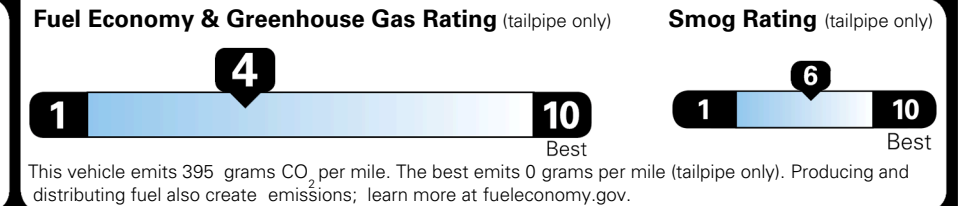

### EPA DOT Fuel Economy and Environment

Gasoline Vehicle

You spend  
**\$2,500**  
 more in fuel costs  
 over 5 years  
 compared to the  
 average new vehicle.

Annual fuel cost  
**\$2,100**

Actual results will vary for many reasons, including driving conditions and how you drive and maintain your vehicle. The average new vehicle gets 29 MPG and costs \$8,000 to fuel over 5 years. Cost estimates are based on 15,000 miles per year at \$ 3.10 per gallon. MPGe is miles per gasoline gallon equivalent. Vehicle emissions are a significant cause of climate change and smog.