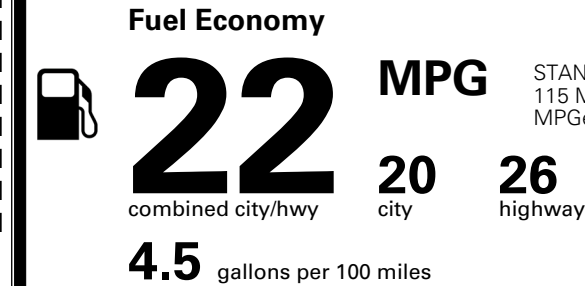

EPA DOT Fuel Economy and Environment

Gasoline Vehicle