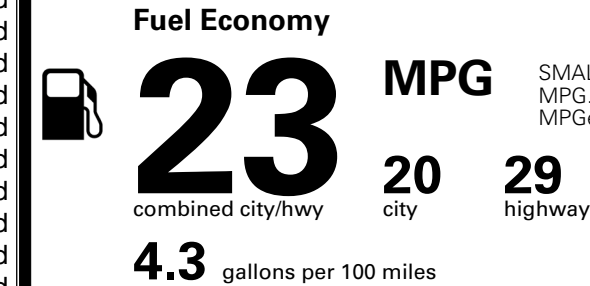

EPA DOT Fuel Economy and Environment

Gasoline Vehicle

SMALL SUVs range from 14 to 125 MPG. The best vehicle rates 146 MPGe.

You spend
$2,250
more in fuel costs
over 5 years
compared to the
average new vehicle.

Annual fuel cost
$2,150