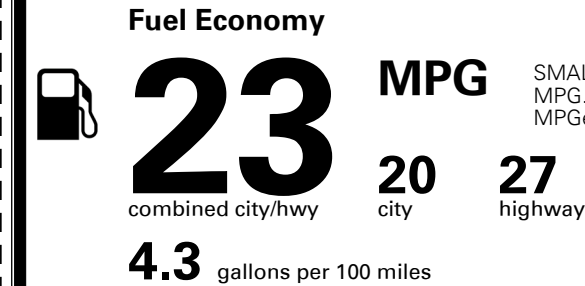

EPA DOT Fuel Economy and Environment

Gasoline Vehicle

SMALL SUVs range from 14 to 125 MPG. The best vehicle rates 146 MPGe.

You spend
$2,250
more in fuel costs
over 5 years
compared to the
average new vehicle.

Annual fuel cost
$2,150

Fuel Economy & Greenhouse Gas Rating (tailpipe only)