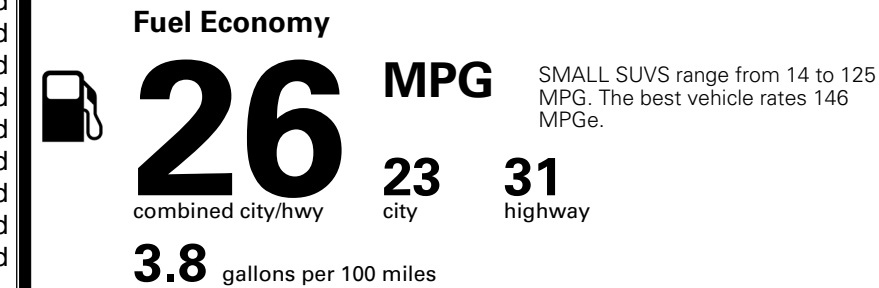

TOTAL ADDITIONAL WEIGHT: 22.6

EPA DOT Fuel Economy and Environment

Gasoline Vehicle

You spend \$1,000 more in fuel costs over 5 years compared to the average new vehicle.

Annual fuel cost \$1,900

Actual results will vary for many reasons, including driving conditions and how you drive and maintain your vehicle. The average new vehicle gets 29 MPG and costs \$8,500 to fuel over 5 years. Cost estimates are based on 15,000 miles per year at \$ 3.30 per gallon. MPGe is miles per gasoline gallon equivalent. Vehicle emissions are a significant cause of climate change and smog.