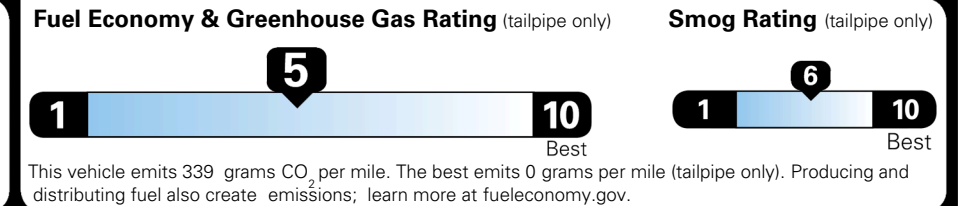

TOTAL ADDITIONAL WEIGHT: 22.6

EPA DOT Fuel Economy and Environment

Gasoline Vehicle

You spend \$1,000 more in fuel costs over 5 years compared to the average new vehicle.

Annual fuel cost \$1,900

Actual results will vary for many reasons, including driving conditions and how you drive and maintain your vehicle. The average new vehicle gets 29 MPG and costs \$8,500 to fuel over 5 years. Cost estimates are based on 15,000 miles per year at \$ 3.30 per gallon. MPGe is miles per gasoline gallon equivalent. Vehicle emissions are a significant cause of climate change and smog.

fueleconomy.gov

Calculate personalized estimates and compare vehicles

GOVERNMENT 5-STAR SAFETY RATINGS

Overall Vehicle Score ★★★★★

Based on the combined rating of frontal, side and rollover. Should ONLY be compared to other vehicles of similar size and weight.