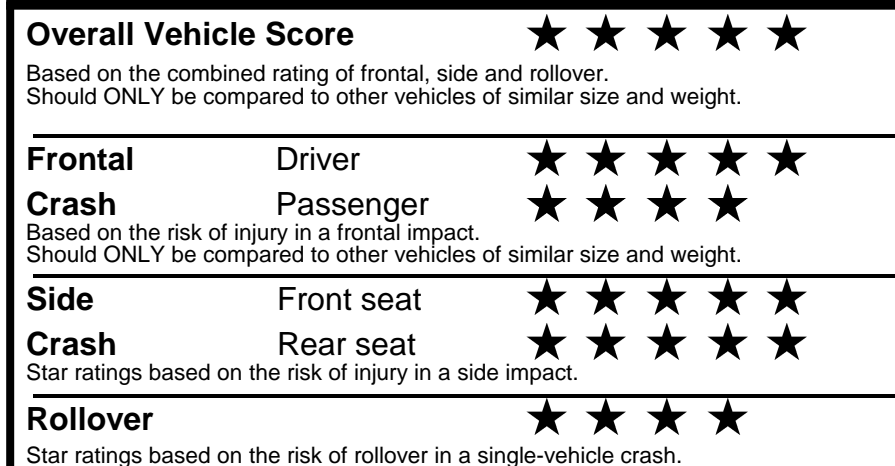

GOVERNMENT 5-STAR SAFETY RATINGS

PARTS CONTENT INFORMATION

FOR VEHICLES IN THIS CAR LINE U.S./CANADIAN PARTS CONTENT: 0 %

MAJOR SOURCES OF FOREIGN PARTS: KOREA: 90%

NOTE: PARTS CONTENT DOES NOT INCLUDE FINAL ASSEMBLY, DISTRIBUTION, OR OTHER NON-PARTS COSTS.

FOR THIS VEHICLE FINAL ASSEMBLY POINT: HWASUNG, KOREA

COUNTRY OF ORIGIN: KOREA

ENGINE (MOTOR): KOREA

TRANSMISSION: KOREA

Star ratings range from 1 to 5 stars (★★★★★) with 5 being the highest.
Source: National Highway Traffic Safety Administration (NHTSA).
www.safercar.gov or 1-888-327-4236

Manufacturer's suggested retail price includes Manufacturer's recommended pre-delivery service. License and title fees, state and local taxes and other dealer installed options and accessories are not included in the manufacturer's suggested retail price.