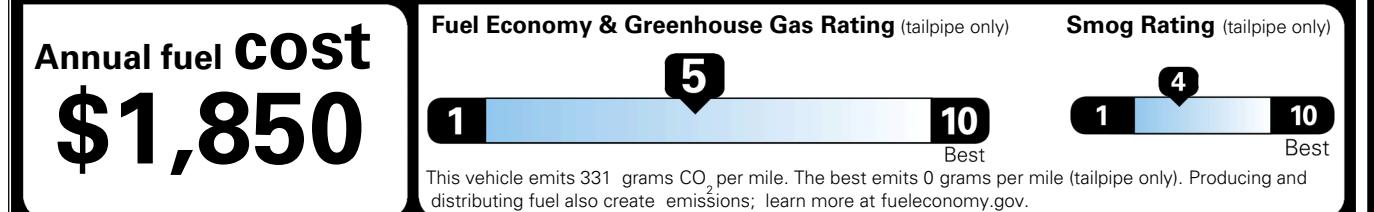

\$4,400.00

\$200.00

\$ 38,190.00

\$ 1,245.00

\$ 39,435.00

EPA DOT Fuel Economy and Environment

Gasoline Vehicle

You spend
\$750
 more in fuel costs
 over 5 years
 compared to the
 average new vehicle.