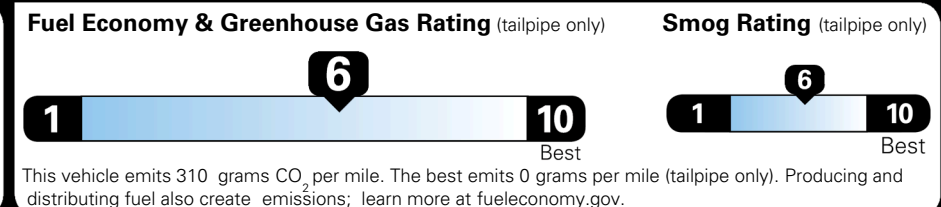

Actual results will vary for many reasons, including driving conditions and how you drive and maintain your vehicle. The average new vehicle gets 29 MPG and costs $8,500 to fuel over 5 years. Cost estimates are based on 15,000 miles per year at $ 3.30 per gallon. MPGe is miles per gasoline gallon equivalent. Vehicle emissions are a significant cause of climate change and smog.

fueleconomy.gov

Calculate personalized estimates and compare vehicles

GOVERNMENT 5-STAR SAFETY RATINGS

Overall Vehicle Score ★★★★★

Based on the combined rating of frontal, side and rollover. Should ONLY be compared to other vehicles of similar size and weight.

Frontal Driver ★★★★★

Crash Passenger ★★★★★

Based on the risk of injury in a frontal impact. Should ONLY be compared to other vehicles of similar size and weight.

Side Front seat ★★★★★

Crash Rear seat ★★★★★

Star ratings based on the risk of injury in a side impact.

Rollover ★★★★★

Star ratings based on the risk of rollover in a single-vehicle crash.

Star ratings range from 1 to 5 stars (★★★★★) with 5 being the highest.

Source: National Highway Traffic Safety Administration (NHTSA).

www.safercar.gov or 1-888-327-4236

Manufacturer's suggested retail price includes Manufacturer's recommended pre-delivery service. License and title fees, state and local taxes and other dealer installed options and accessories are not included in the manufacturer's suggested retail price.

PARTS CONTENT INFORMATION

FOR VEHICLES IN THIS CAR LINE U.S./CANADIAN PARTS CONTENT: 0 %

MAJOR SOURCES OF FOREIGN PARTS: KOREA: 90%

NOTE: PARTS CONTENT DOES NOT INCLUDE FINAL ASSEMBLY, DISTRIBUTION, OR OTHER NON-PARTS COSTS.

FOR THIS VEHICLE FINAL ASSEMBLY POINT: HWASUNG, KOREA

COUNTRY OF ORIGIN

ENGINE (MOTOR): KOREA

TRANSMISSION: KOREA

*Additional terms and conditions apply.

**Kia Connect may be currently unavailable for some Model Year 2022 and newer vehicles sold or purchased in Massachusetts; please see owners.kia.com for more information.

NOTE: When you purchase this vehicle, Kia America, Inc. collects personal information you provide to the dealership. For information on our collection and use of personal information and your rights, please see our Privacy Policy on www.kia.com.