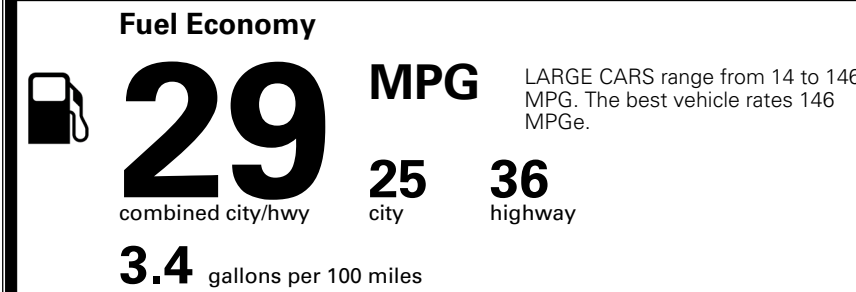

\$695.00
 \$2,200.00

\$200.00

\$ 31,585.00

\$ 1,245.00

\$ 32,830.00

EPA DOT Fuel Economy and Environment

Gasoline Vehicle

You save \$0
 in fuel costs over 5 years compared to the average new vehicle.