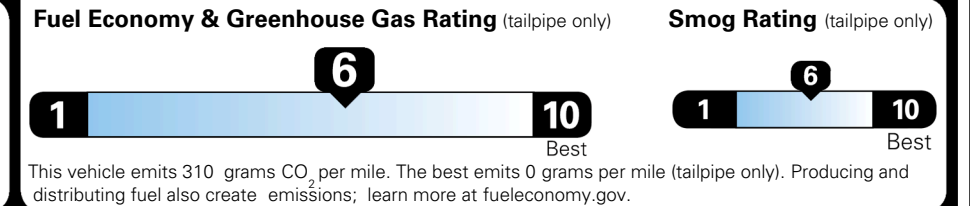

EPA DOT Fuel Economy and Environment

Gasoline Vehicle

You save \$0
 in fuel costs over 5 years compared to the average new vehicle.

Annual fuel cost \$1,700

Actual results will vary for many reasons, including driving conditions and how you drive and maintain your vehicle. The average new vehicle gets 29 MPG and costs \$8,500 to fuel over 5 years. Cost estimates are based on 15,000 miles per year at \$ 3.30 per gallon. MPGe is miles per gasoline gallon equivalent. Vehicle emissions are a significant cause of climate change and smog.