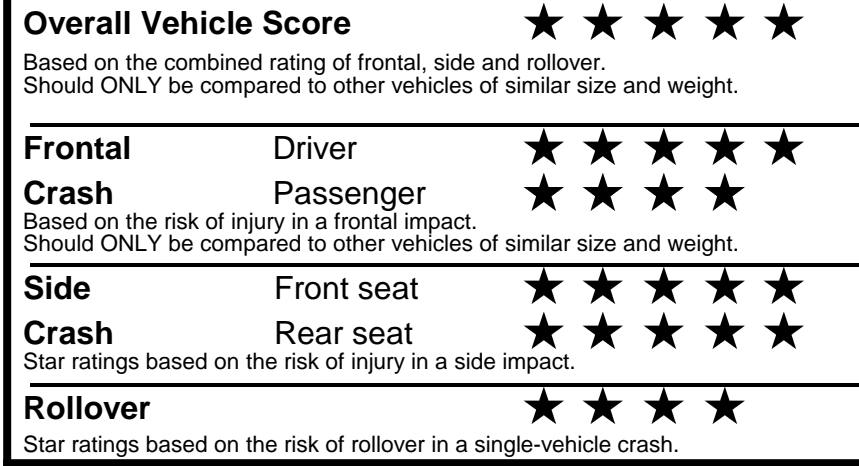

GOVERNMENT 5-STAR SAFETY RATINGS

PARTS CONTENT INFORMATION

FOR VEHICLES IN THIS CAR LINE U.S./CANADIAN PARTS CONTENT: 0 %

MAJOR SOURCES OF FOREIGN PARTS: KOREA: 90%

NOTE: PARTS CONTENT DOES NOT INCLUDE FINAL ASSEMBLY, DISTRIBUTION, OR OTHER NON-PARTS COSTS.

FOR THIS VEHICLE FINAL ASSEMBLY POINT: HWASUNG, KOREA

COUNTRY OF ORIGIN ENGINE (MOTOR): KOREA

TRANSMISSION: KOREA

Star ratings range from 1 to 5 stars (★★★★★) with 5 being the highest.
Source: National Highway Traffic Safety Administration (NHTSA).
www.safercar.gov or 1-888-327-4236

Manufacturer's suggested retail price includes Manufacturer's recommended pre-delivery service. License and title fees, state and local taxes and other dealer installed options and accessories are not included in the manufacturer's suggested retail price.