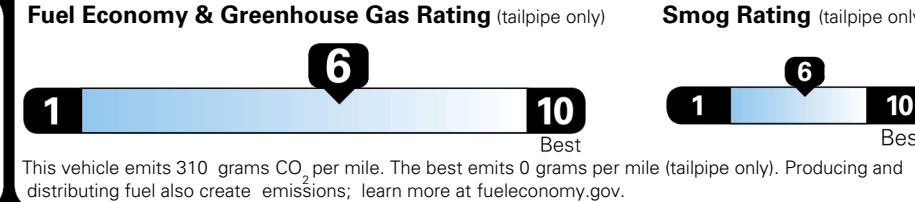

Actual results will vary for many reasons, including driving conditions and how you drive and maintain your vehicle. The average new vehicle gets 29 MPG and costs $8,500 to fuel over 5 years. Cost estimates are based on 15,000 miles per year at $ 3.30 per gallon. MPGe is miles per gasoline gallon equivalent. Vehicle emissions are a significant cause of climate change and smog.

fueleconomy.gov
Calculate personalized estimates and compare vehicles

Smartphone QR Code