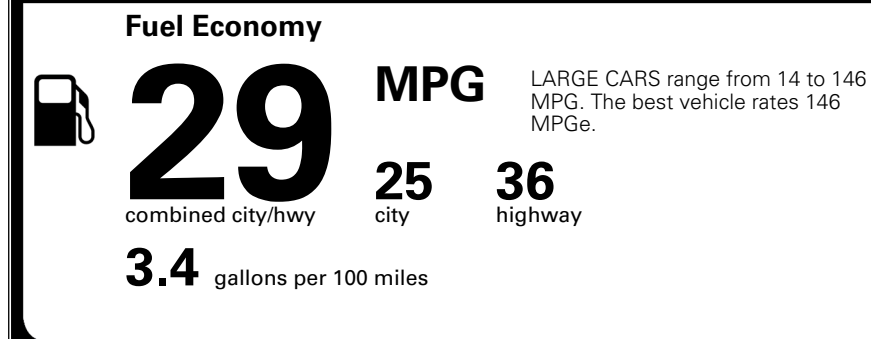

\$495.00
 \$295.00
 \$2,200.00

\$200.00

\$ 31,580.00

\$ 1,195.00

\$ 32,775.00

EPA DOT Fuel Economy and Environment

Gasoline Vehicle

You save \$0
 in fuel costs over 5 years compared to the average new vehicle.