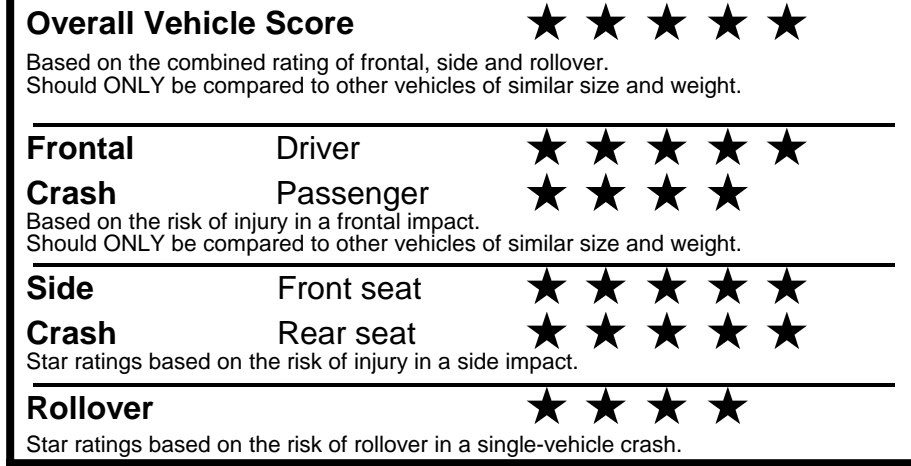

fueleconomy.gov
 Calculate personalized estimates and compare vehicles

Smartphone QR Code

GOVERNMENT 5-STAR SAFETY RATINGS

PARTS CONTENT INFORMATION

FOR VEHICLES IN THIS CAR LINE U.S./CANADIAN PARTS CONTENT: 0 %