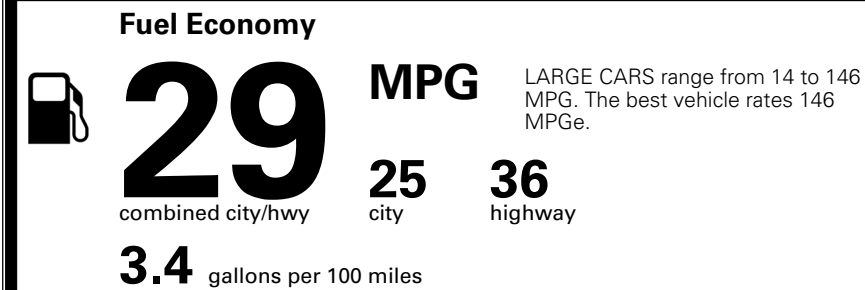

EPA DOT Fuel Economy and Environment

Gasoline Vehicle

You save $0
in fuel costs over 5 years compared to the average new vehicle.

Annual fuel cost $1,700