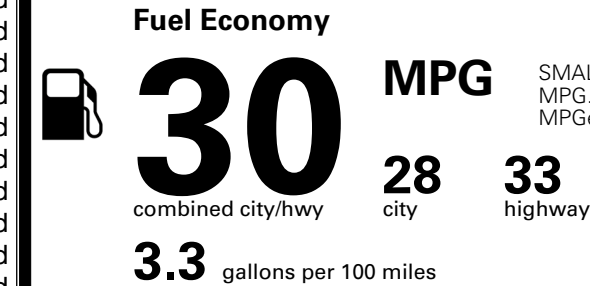

MSRP INCLUDING OPTIONS

\$ 26,610.00

INLAND FREIGHT AND HANDLING

\$ 1,495.00

TOTAL MANUFACTURER'S SUGGESTED RETAIL PRICE ▶

\$ 28,105.00

TOTAL ADDITIONAL WEIGHT: 7.2

*Additional terms and conditions apply.

EPA DOT Fuel Economy and Environment

Gasoline Vehicle

SMALL SUVs range from 14 to 138 MPG. The best vehicle rates 146 MPGe.

You save \$250
 in fuel costs over 5 years compared to the average new vehicle.