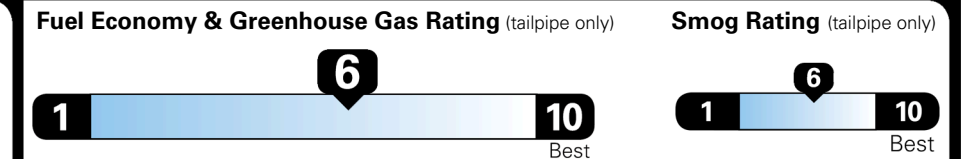

This vehicle emits 298 grams CO₂ per mile. The best emits 0 grams per mile (tailpipe only). Producing and distributing fuel also create emissions; learn more at fueleconomy.gov.

Actual results will vary for many reasons, including driving conditions and how you drive and maintain your vehicle. The average new vehicle gets 29 MPG and costs $8,000 to fuel over 5 years. Cost estimates are based on 15,000 miles per year at $ 3.10 per gallon. MPGe is miles per gasoline gallon equivalent. Vehicle emissions are a significant cause of climate change and smog.

fueleconomy.gov

Calculate personalized estimates and compare vehicles

GOVERNMENT 5-STAR SAFETY RATINGS

Overall Vehicle Score Not Rated

Based on the combined rating of frontal, side and rollover. Should ONLY be compared to other vehicles of similar size and weight.

Frontal Driver Not Rated

Crash Passenger Not Rated

Based on the risk of injury in a frontal impact. Should ONLY be compared to other vehicles of similar size and weight.

Side Front seat Not Rated

Crash Rear seat Not Rated

Star ratings based on the risk of injury in a side impact.

Rollover Not Rated

Star ratings based on the risk of rollover in a single-vehicle crash.

Star ratings range from 1 to 5 stars (★★★★★) with 5 being the highest.

Source: National Highway Traffic Safety Administration (NHTSA).

www.safercar.gov or 1-888-327-4236

Manufacturer's suggested retail price includes Manufacturer's recommended pre-delivery service. License and title fees, state and local taxes and other dealer installed options and accessories are not included in the manufacturer's suggested retail price.

PARTS CONTENT INFORMATION

FOR VEHICLES IN THIS CAR LINE U.S./CANADIAN PARTS CONTENT: 0 %

MAJOR SOURCES OF FOREIGN PARTS: KOREA: 90%

NOTE: PARTS CONTENT DOES NOT INCLUDE FINAL ASSEMBLY, DISTRIBUTION, OR OTHER NON-PARTS COSTS.

FOR THIS VEHICLE FINAL ASSEMBLY POINT: GWANGJU, KOREA

COUNTRY OF ORIGIN

ENGINE (MOTOR): KOREA

TRANSMISSION: KOREA