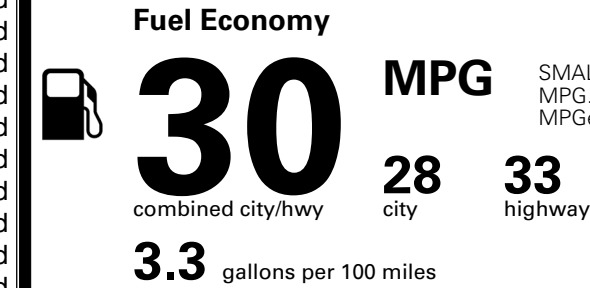

### TOTAL MANUFACTURER'S SUGGESTED RETAIL PRICE ▶

\$ 28,085.00

TOTAL ADDITIONAL WEIGHT: 7.2

\*Additional terms and conditions apply.

\*\*Kia Connect may be currently unavailable for some Model Year 2022 and newer vehicles sold or purchased in Massachusetts; please see owners.kia.com for more information.

## EPA DOT Fuel Economy and Environment

Gasoline Vehicle

SMALL SUVs range from 14 to 138 MPG. The best vehicle rates 146 MPGe.

**You save \$250**  
 in fuel costs over 5 years compared to the average new vehicle.