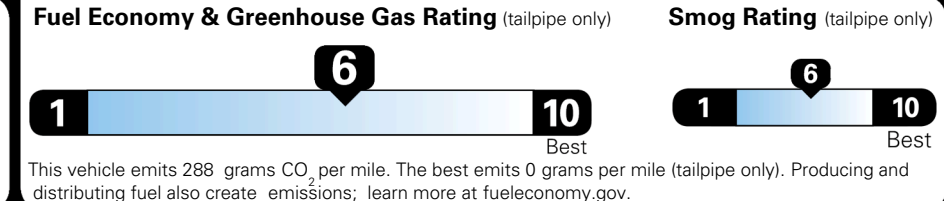

EPA DOT Fuel Economy and Environment

Gasoline Vehicle

You save \$500
 in fuel costs over 5 years compared to the average new vehicle.

Annual fuel cost \$1,600

Actual results will vary for many reasons, including driving conditions and how you drive and maintain your vehicle. The average new vehicle gets 29 MPG and costs \$8,500 to fuel over 5 years. Cost estimates are based on 15,000 miles per year at \$ 3.30 per gallon. MPGe is miles per gasoline gallon equivalent. Vehicle emissions are a significant cause of climate change and smog.