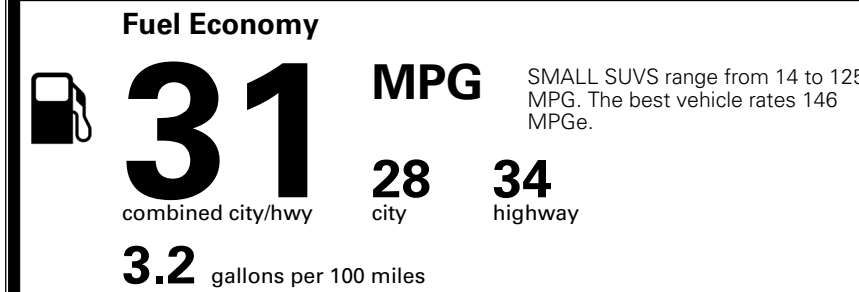

WARRANTY

10 Year/100,000 Mile Limited Powertrain Warranty
5 Year/60,000 Mile Limited Basic Warranty
5 Year/60,000 Mile Roadside Assistance

MANUFACTURER'S SUGGESTED RETAIL PRICE ▶

COMPARE EX FWD FEATURES

Added to/in place of standard S FWD features
- 10.25" Instrument Display
- SynTex Seating Material
- Heated Front Seats
- Power Driver's Seat w/ Power Lumbar
- Dual Illuminated Vanity Mirrors
- Wireless Phone Charger
- Parking Distance Warning - Reverse

ADDITIONAL INSTALLED EQUIPMENT:
(In addition to or in place of standard features)

Carpeted Floor Mats $200.00
Cargo Net, Floor Style $60.00
Cargo Cover $160.00

MSRP INCLUDING OPTIONS $ 26,910.00

INLAND FREIGHT AND HANDLING $ 1,495.00

TOTAL MANUFACTURER'S SUGGESTED RETAIL PRICE ▶ $ 28,405.00

TOTAL ADDITIONAL WEIGHT: 15.1

*Additional terms and conditions apply.
**Kia Connect may be currently unavailable for some Model Year 2022 and newer vehicles sold or purchased in Massachusetts; please see owners.kia.com for more information.
NOTE: When you purchase this vehicle, Kia America, Inc. collects personal information you provide to the dealership. For information on our collection and use of personal information and your rights, please see our Privacy Policy on www.kia.com.

EPA DOT Fuel Economy and Environment

Gasoline Vehicle

You save $500
in fuel costs over 5 years compared to the average new vehicle.

Annual fuel cost $1,600