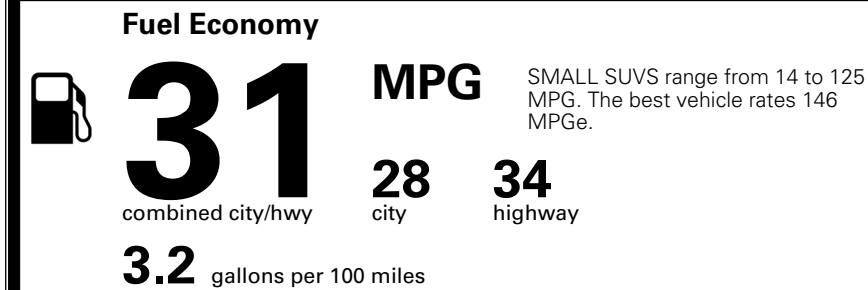

WARRANTY

10 Year/100,000 Mile Limited Powertrain Warranty
5 Year/60,000 Mile Limited Basic Warranty
5 Year/60,000 Mile Roadside Assistance

MANUFACTURER'S SUGGESTED RETAIL PRICE ▶

COMPARE EX FWD FEATURES

Added to/in place of standard S FWD features

- 10.25" Instrument Display
- SynTex Seating Material
- Heated Front Seats
- Power Driver's Seat w/ Power Lumbar
- Dual Illuminated Vanity Mirrors
- Wireless Phone Charger
- Parking Distance Warning - Reverse

ADDITIONAL INSTALLED EQUIPMENT: (In addition to or in place of standard features)

Carpeted Floor Mats $200.00
Cargo Net, Floor Style $60.00
Cargo Cover $160.00
Mud Guards $155.00
Wheel Locks $80.00

MSRP INCLUDING OPTIONS $ 27,145.00

INLAND FREIGHT AND HANDLING $ 1,495.00

TOTAL MANUFACTURER'S SUGGESTED RETAIL PRICE ▶ $ 28,640.00

TOTAL ADDITIONAL WEIGHT: 17.4

*Additional terms and conditions apply.
**Kia Connect may be currently unavailable for some Model Year 2022 and newer vehicles sold or purchased in Massachusetts; please see owners.kia.com for more information.
NOTE: When you purchase this vehicle, Kia America, Inc. collects personal information you provide to the dealership. For information on our collection and use of personal information and your rights, please see our Privacy Policy on www.kia.com.

EPA DOT Fuel Economy and Environment

Gasoline Vehicle

You save $500
in fuel costs over 5 years compared to the average new vehicle.

Annual fuel cost $1,600