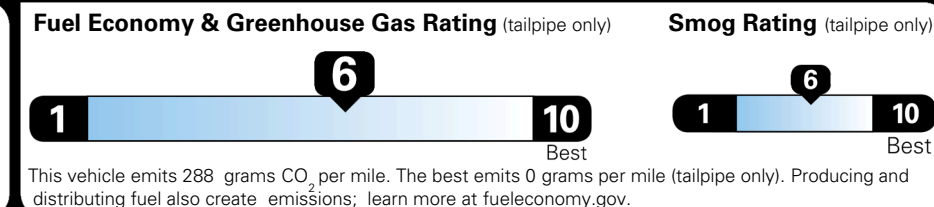

MSRP INCLUDING OPTIONS \$ 27,145.00

INLAND FREIGHT AND HANDLING \$ 1,495.00

TOTAL MANUFACTURER'S SUGGESTED RETAIL PRICE ▶ \$ 28,640.00

TOTAL ADDITIONAL WEIGHT: 17.4

*Additional terms and conditions apply.
 **Kia Connect may be currently unavailable for some Model Year 2022 and newer vehicles sold or purchased in Massachusetts; please see owners.kia.com for more information.
 NOTE: When you purchase this vehicle, Kia America, Inc. collects personal information you provide to the dealership. For information on our collection and use of personal information and your rights, please see our Privacy Policy on www.kia.com.

EPA DOT Fuel Economy and Environment

Gasoline Vehicle

You save \$500
 in fuel costs over 5 years compared to the average new vehicle.

Annual fuel cost \$1,600

Actual results will vary for many reasons, including driving conditions and how you drive and maintain your vehicle. The average new vehicle gets 29 MPG and costs \$8,500 to fuel over 5 years. Cost estimates are based on 15,000 miles per year at \$ 3.30 per gallon. MPGe is miles per gasoline gallon equivalent. Vehicle emissions are a significant cause of climate change and smog.