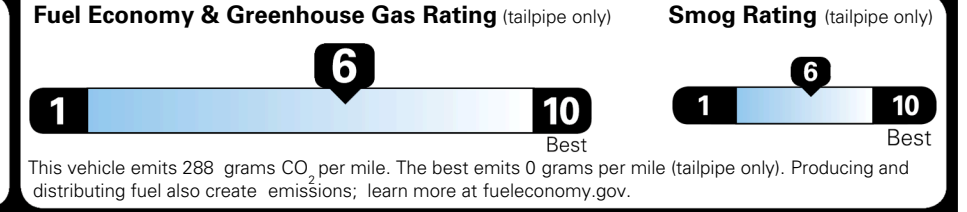

Actual results will vary for many reasons, including driving conditions and how you drive and maintain your vehicle. The average new vehicle gets 29 MPG and costs $8,500 to fuel over 5 years. Cost estimates are based on 15,000 miles per year at $ 3.30 per gallon. MPGe is miles per gasoline gallon equivalent. Vehicle emissions are a significant cause of climate change and smog.

fueleconomy.gov

Calculate personalized estimates and compare vehicles