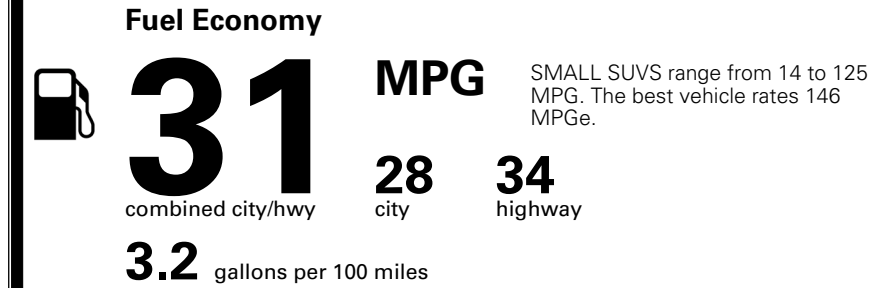

Included
 \$800.00

\$200.00
 \$60.00
 \$140.00
 \$155.00

\$ 27,845.00

\$ 1,495.00

\$ 29,340.00

EPA DOT Fuel Economy and Environment

Gasoline Vehicle

You save \$500
 in fuel costs over 5 years compared to the average new vehicle.