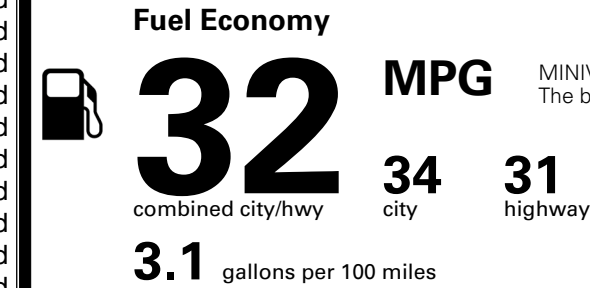

## EPA DOT Fuel Economy and Environment

Gasoline Vehicle

MINIVANS range from 20 to 83 MPG. The best vehicle rates 146 MPGe.

**You save \$750**  
 in fuel costs over 5 years compared to the average new vehicle.