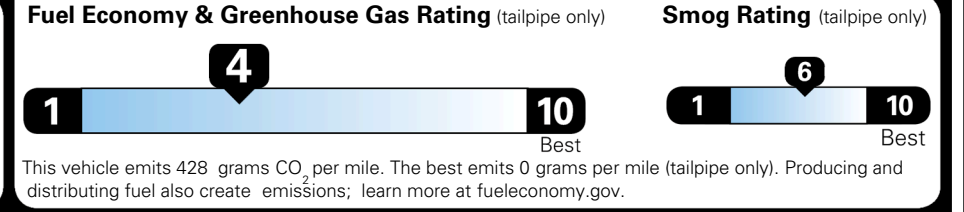

Actual results will vary for many reasons, including driving conditions and how you drive and maintain your vehicle. The average new vehicle gets 29 MPG and costs $8,500 to fuel over 5 years. Cost estimates are based on 15,000 miles per year at $ 3.30 per gallon. MPGe is miles per gasoline gallon equivalent. Vehicle emissions are a significant cause of climate change and smog.

fueleconomy.gov
Calculate personalized estimates and compare vehicles

Smartphone QR Code

GOVERNMENT 5-STAR SAFETY RATINGS

Overall Vehicle Score		Not Rated
Based on the combined rating of frontal, side and rollover. Should ONLY be compared to other vehicles of similar size and weight.		
Frontal	Driver	★ ★ ★ ★ ★
Crash	Passenger	★ ★ ★ ★
Based on the risk of injury in a frontal impact. Should ONLY be compared to other vehicles of similar size and weight.		
Side	Front seat	Not Rated
Crash	Rear seat	Not Rated
Star ratings based on the risk of injury in a side impact.		
Rollover		★ ★ ★ ★
Star ratings based on the risk of rollover in a single-vehicle crash.		

Star ratings range from 1 to 5 stars (★★★★★) with 5 being the highest.
Source: National Highway Traffic Safety Administration (NHTSA).
www.safercar.gov or 1-888-327-4236

Manufacturer's suggested retail price includes Manufacturer's recommended pre-delivery service. License and title fees, state and local taxes and other dealer installed options and accessories are not included in the manufacturer's suggested retail price.

PARTS CONTENT INFORMATION

FOR VEHICLES IN THIS CAR LINE U.S./CANADIAN PARTS CONTENT: 2 %

MAJOR SOURCES OF FOREIGN PARTS: KOREA: 95%

NOTE: PARTS CONTENT DOES NOT INCLUDE FINAL ASSEMBLY, DISTRIBUTION, OR OTHER NON-PARTS COSTS.

FOR THIS VEHICLE FINAL ASSEMBLY POINT: GWANGMYEONG, KOREA

COUNTRY OF ORIGIN ENGINE (MOTOR): KOREA
TRANSMISSION: KOREA

*Additional terms and conditions apply.
**Kia Connect may be currently unavailable for some Model Year 2022 and newer vehicles sold or purchased in Massachusetts; please see owners.kia.com for more information.
NOTE: When you purchase this vehicle, Kia America, Inc. collects personal information you provide to the dealership. For information on our collection and use of personal information and your rights, please see our Privacy Policy on www.kia.com.