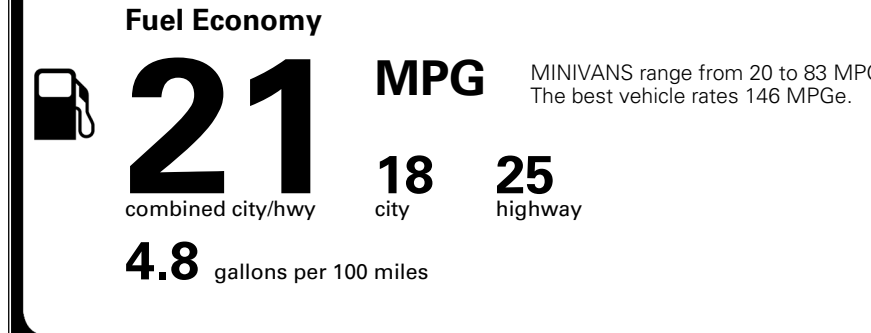

INLAND FREIGHT AND HANDLING \$ 1,545.00

TOTAL MANUFACTURER'S SUGGESTED RETAIL PRICE ▶ \$ 50,565.00

TOTAL ADDITIONAL WEIGHT: 44.3

EPA DOT Fuel Economy and Environment

Gasoline Vehicle

You spend \$3,250 more in fuel costs over 5 years compared to the average new vehicle.