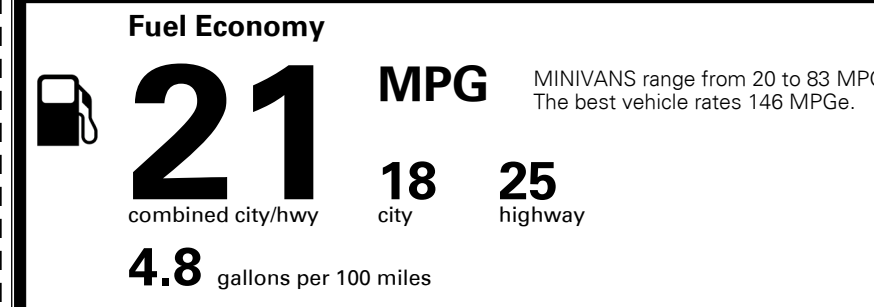

EPA DOT Fuel Economy and Environment

Gasoline Vehicle

You spend \$3,250 more in fuel costs over 5 years compared to the average new vehicle.

Annual fuel cost \$2,350

Actual results will vary for many reasons, including driving conditions and how you drive and maintain your vehicle. The average new vehicle gets 29 MPG and costs \$8,500 to fuel over 5 years. Cost estimates are based on 15,000 miles per year at \$ 3.30 per gallon. MPGe is miles per gasoline gallon equivalent. Vehicle emissions are a significant cause of climate change and smog.